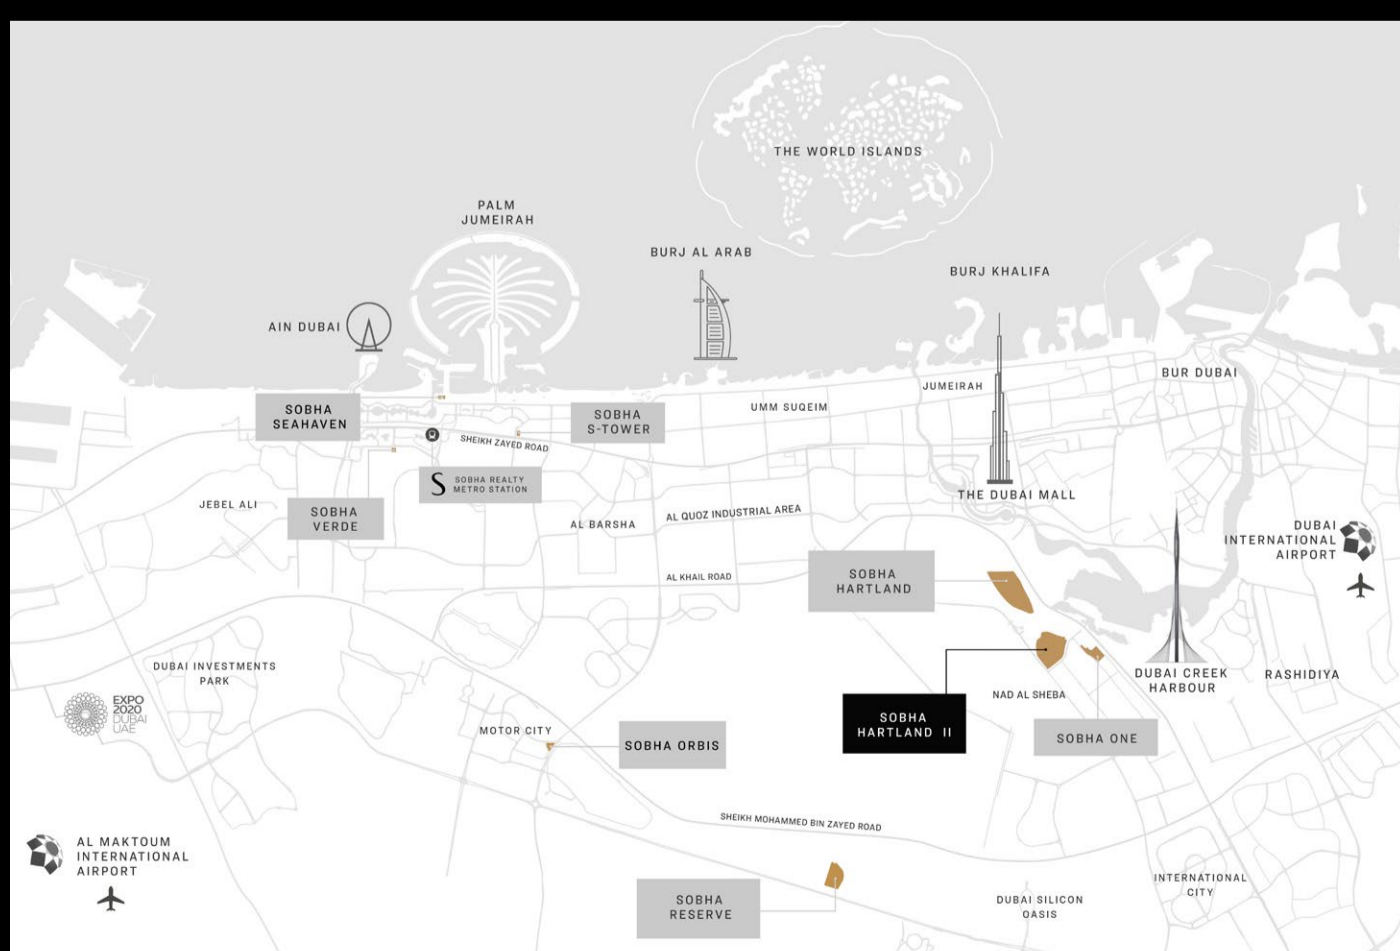

SKYSCAPE AURA AMENITIES

ZEN GARDEN

CLUBHOUSE

INFINITY POOL

MUSIC ROOM

LEISURE POOL

CO-WORKING SPACE

MASTER PLAN

LOCATION MAP

SOBHA REALTY